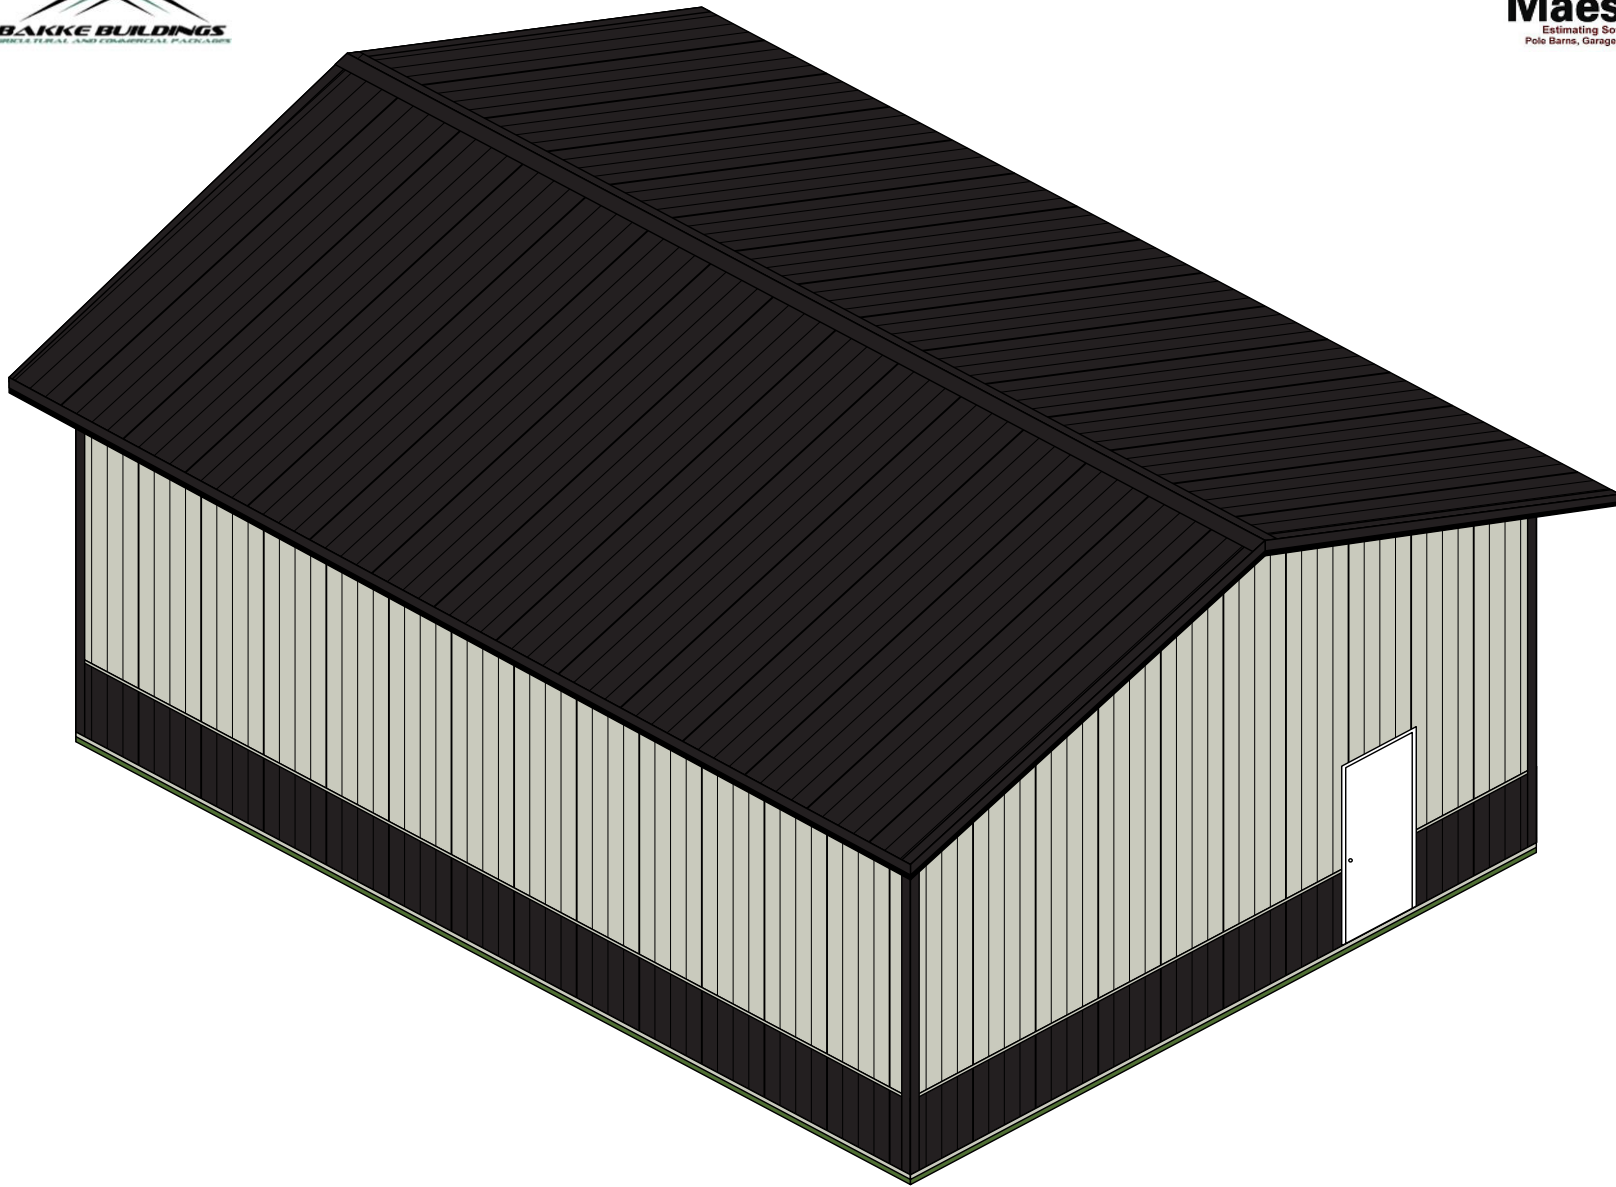

"Peter Mathieson 30X40X14
Estimate Number: 232
2023-05-09"

"Peter Mathieson 30X40X14
Estimate Number: 232
2023-05-09"

POLE LAYOUT

Personal Use, 1200 sq. ft.

Eave 1